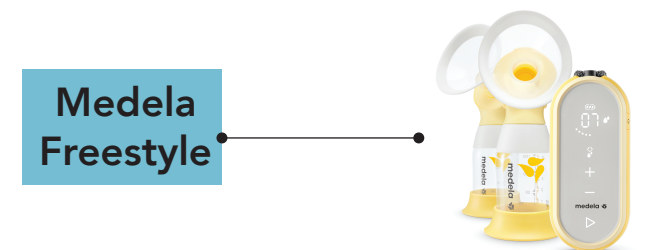

Medela Freestyle